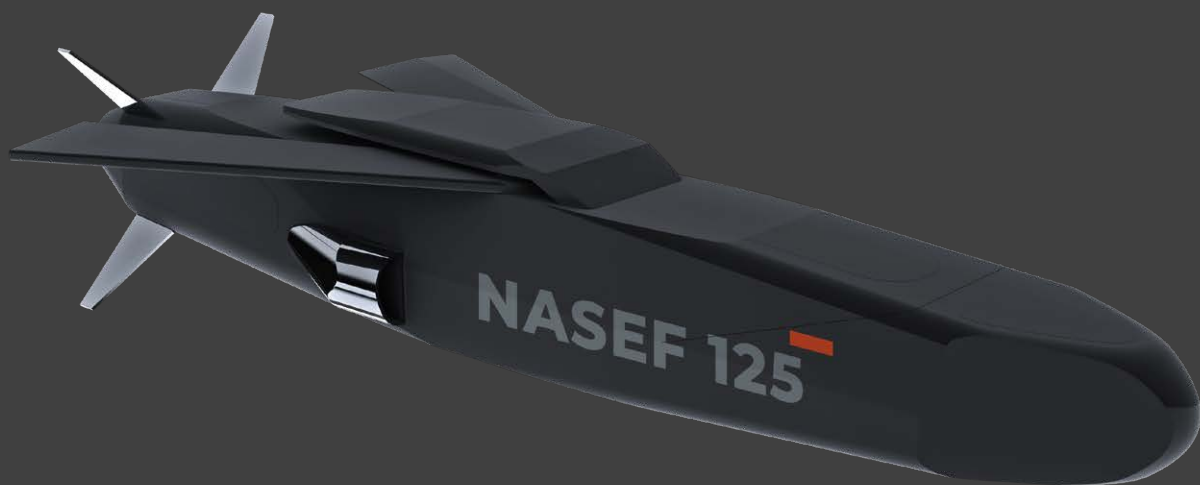

**NASEF FAMILY**

**COST-EFFECTIVE  
CRUISE MISSILE  
FAMILY**

The NASEF family of low-cost, sub-sonic air-to-surface cruise missiles consists of the NASEF 10, NASEF 20, NASEF 40 and NASEF 125. The NASEF family is guided using either a Semi-Active Laser or optical seeker for control via a Ground Control Station. The NASEF 10 and NASEF 20 is suitable for integration on remotely piloted aircraft while the NASEF 125 is capable of anti-ship missile and ground strike roles.

# SPECIFICATIONS

	<b>NASEF 10</b>	<b>NASEF 20</b>	<b>NASEF 40</b>	<b>NASEF 125</b>
<b>MTOW</b>	35 kg	35 kg	60 kg	380 kg
<b>Payload</b>	10 kg	20 kg	40 kg	125 kg
<b>Total Flight time</b>	11 minutes	16 minutes	14 minutes	12 minutes
<b>Cruise Airspeed</b>	85 m/s	85 m/s	137 m/s	274 m/s
<b>Operational Altitude</b>	25,000 ft	25,000 ft	25,000 ft	30,000 ft
<b>Engine</b>	Jet Engine	Jet Engine	Jet Engine	Jet Engine
<b>Communication Range</b>	up to 100 km	up to 100km	up to 100km	SATCOM
<b>Maximum Range</b>	60 km	85 km	120 km	210 km
<b>Wingspan</b>	0.5 m	0.5 m	1.4 m	2.2 m
<b>Length</b>	1.3 m	1.3 m	1.7 m	4.3 m