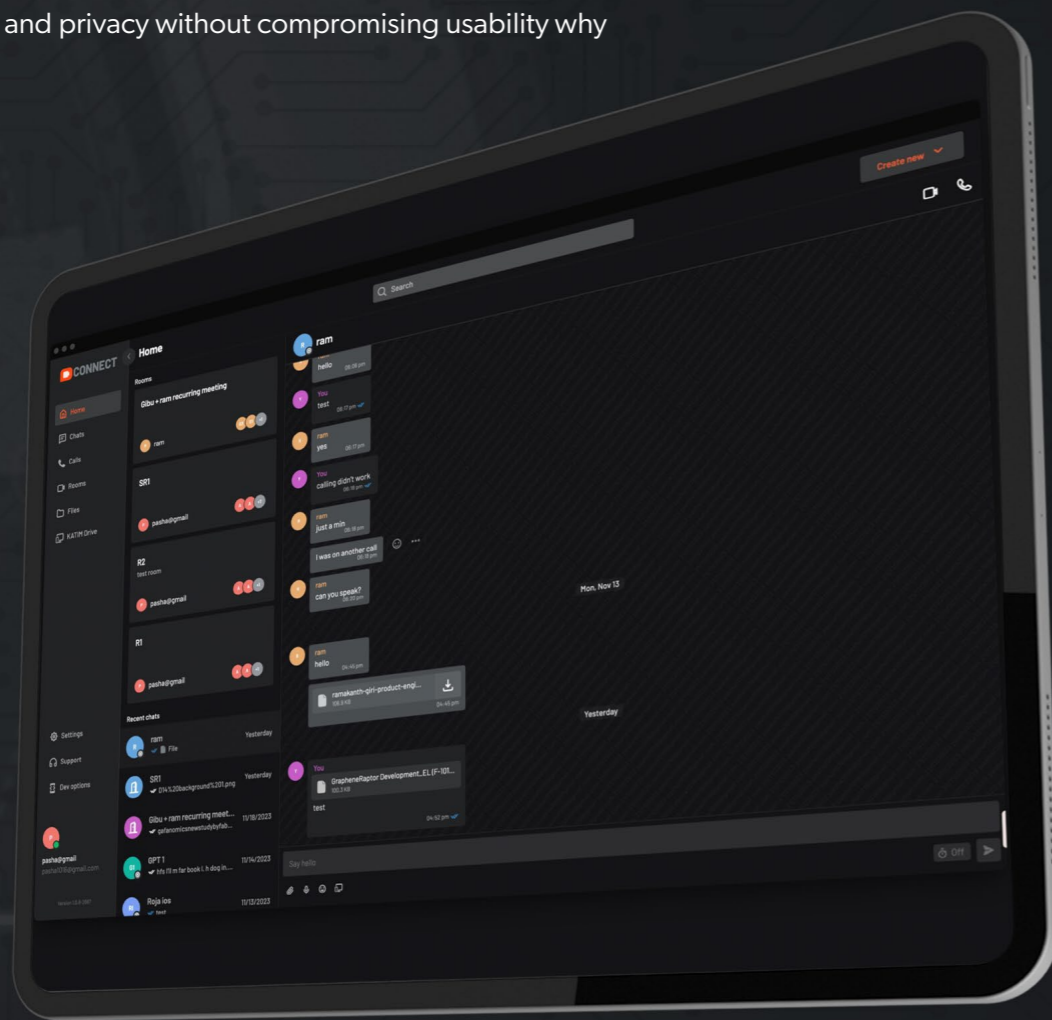

KATIM X4 SECURE COMMUNICATIONS AND COLLABORATION APP

KATIM X4

Introducing KATIM X4, the next-generation communication & collaboration solution meticulously crafted to uphold custom, national-level cryptography. Reserved for elite government agencies, defense sectors, and critical infrastructure organisations, KATIM X4 ensures the utmost security for the most demanding organisations' critical information. When it comes to communications security and privacy without compromising usability why settle for anything less?